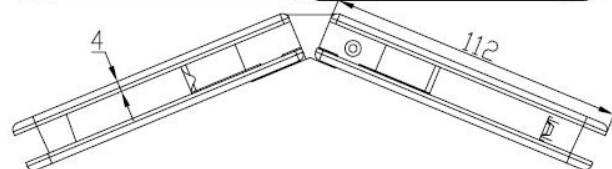

PRODUCT SHEET

Description:

Shower Hinge "King I", 135DG, Alu-Look, Glass/Glass, 6-10mm Glass Thickness, w/Angle Adjustment & 25DG Return, Function, Brass Material, Rectagular Shape, Rounded Edges &, Corners

Item number:

15.24.142-0

Units	Box	Carton	HS Code	Barcode
Pcs.	1	10	8302100090	 5704866401487

SISO A/S

Mileparken 11
DK-2740 Skovlunde
Denmark
VAT: DK 24786013

Phone +45 45 830 900

www.siso.dk
siso@siso.dk

Danske Bank
Nytorv Branch
Copenhagen
SWIFT: DABADKKK

Account no.
4180 3112 112936
IBAN Account
DK7230003112112936