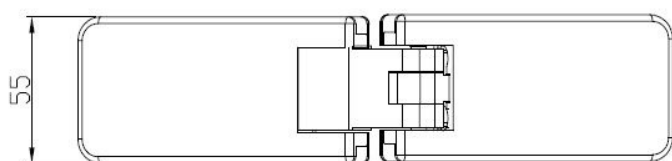

PRODUCT SHEET

Description:

Shower Hinge "King I", 135DG, Alu-Look, Glass/Glass, 6-10mm Glass Thickness, w/Angle Adjustment & 25DG Return, Function, Brass Material, Rectagular Shape, Rounded Edges &, Corners

Item number:

15.24.142-0

Units	Box	Carton	HS Code	Barcode
Pcs.	1	10	8302100090	 5704866401487

SISO A/S

Mileparken 11
DK-2740 Skovlunde
Denmark
VAT: DK 24786013

Phone +45 45 830 900

www.siso.dk
siso@siso.dk

Danske Bank
Nytorv Branch
Copenhagen
SWIFT: DABADKKK