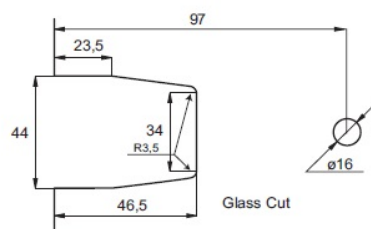

PRODUCT SHEET

Description:

Shower Hinge "King I", 135DG, Alu-Look, Glass/Glass, 6-10mm Glass Thickness, w/Angle Adjustment & 25DG Return, Function, Brass Material, Rectagular Shape, Rounded Edges &, Corners

Item number:

15.24.142-0

Units	Box	Carton	HS Code	Barcode
Pcs.	1	10	8302100090	 5704866401487

SISO A/S

Mileparken 11
DK-2740 Skovlunde
Denmark
VAT: DK 24786013

Phone +45 45 830 900

www.siso.dk
siso@siso.dk

Danske Bank
Nytorv Branch
Copenhagen
SWIFT: DABADKKK

Account no.
4180 3112 112936
IBAN Account
DK7230003112112936